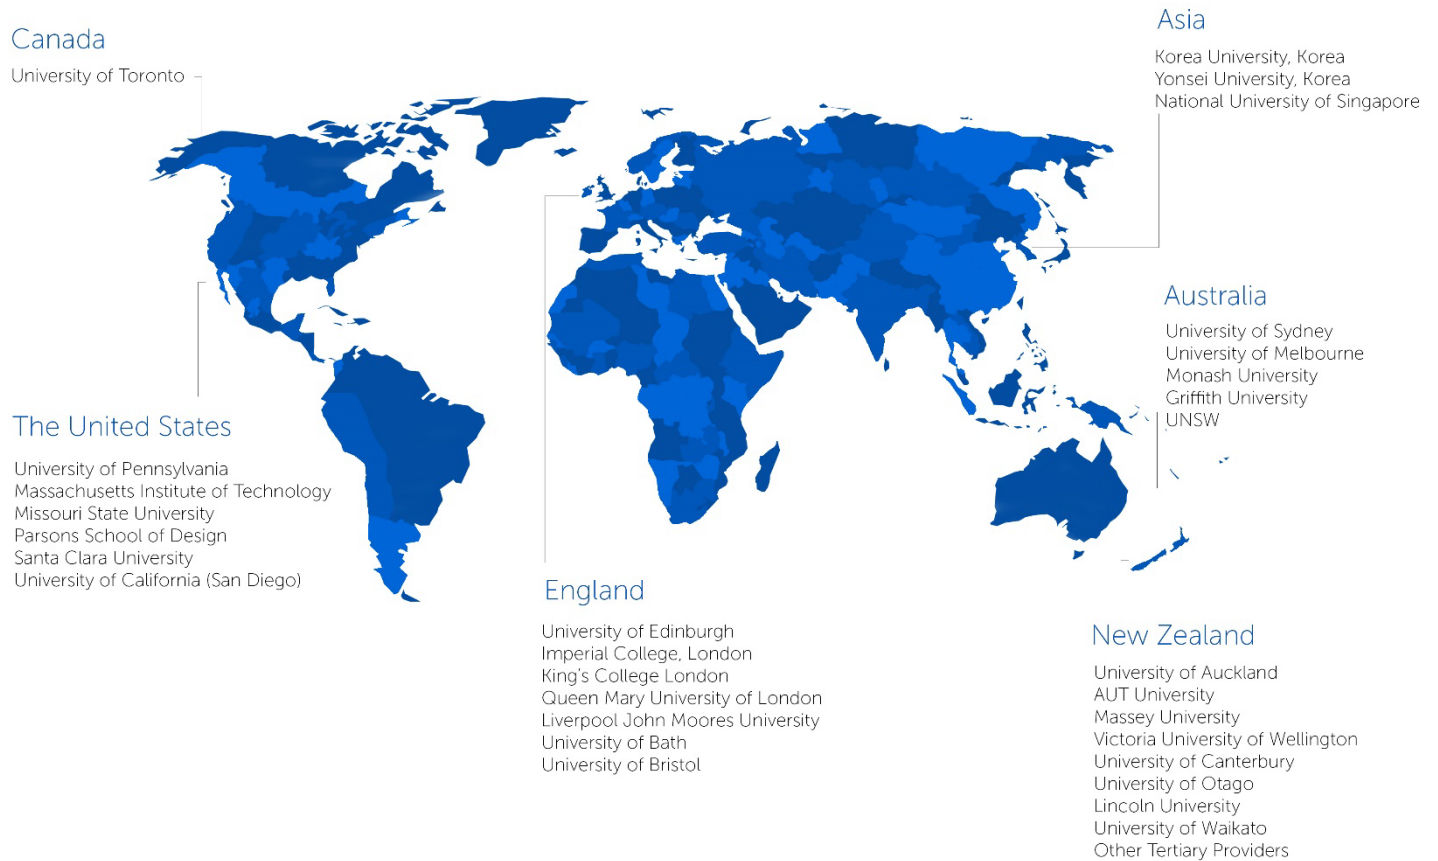

Universities

About **90%** of our students go to universities all around the world:

Universities Attended by Pinehurst Graduates

Class of 2015-2019

At Pinehurst, the relationship between the student and the teacher is the most important thing. Because of this, we keep our class sizes small: