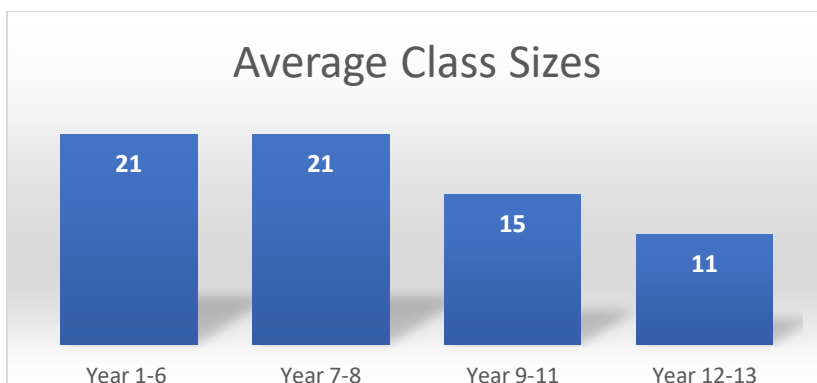

Universities

About **90%** of our students go to universities all around the world:

Universities Attended by Pinehurst Graduates

Class of 2015-2019

At Pinehurst, the relationship between the student and the teacher is the most important thing. Because of this, we keep our class sizes small:

We have excellent teacher: student ratios. There are 11 students at Pinehurst for every teacher, which is one of the best ratios in New Zealand. In local State schools, the ratio is over 20:1.