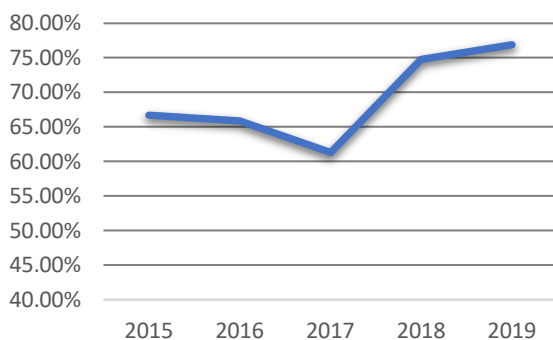

The Pinehurst Profile

Pinehurst School students achieve outstanding examination results. We are one of the highest achieving schools in New Zealand. All of our students take the demanding, internationally-recognised Cambridge examinations.

When students leave school at the end of Year 13, they achieve very high grades. These are improving every year:

**A*/C Grades at A Level
over time**

**A*/A Grades at A Level over
time**

This means that 40% of our students in Year 13 achieve an A or an A*; and 75% achieve a C, B, A or A*.

All of our Year 13 students achieve at least a Pass in all of their subjects. In Years 6, 9, 11 and 12 our students also achieve outstanding results. At all year levels, 90% or more of students passed their examinations.