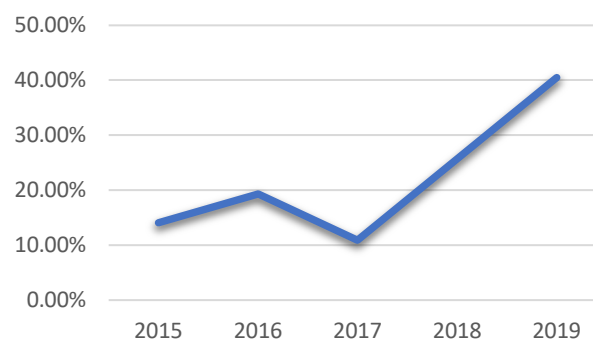

The Pinehurst Profile

Pinehurst School students achieve outstanding examination results. We are one of the highest achieving schools in New Zealand. All of our students take the demanding, internationally-recognised Cambridge examinations.

When students leave school at the end of Year 13, they achieve very high grades. These are improving every year:

**A*/C Grades at A Level
over time**

**A*/A Grades at A Level over
time**

This means that 40% of our students in Year 13 achieve an A or an A*; and 75% achieve a C, B, A or A*.

All of our Year 13 students achieve at least a Pass in all of their subjects. In Years 6, 9, 11 and 12 our students also achieve outstanding results. At all year levels, 90% or more of students passed their examinations.